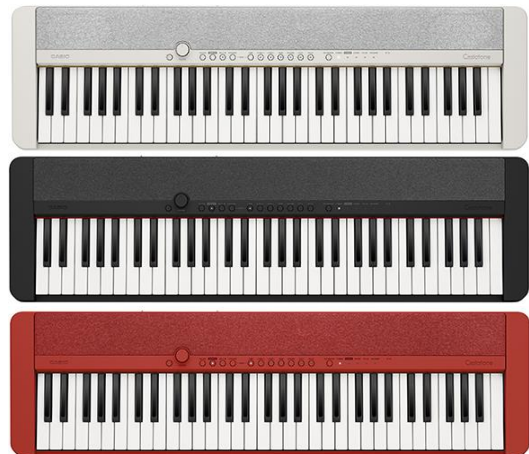

Make Music, Anytime, Anywhere Casio to expand the popular Casiotone series with new models

CT-S1

Norderstedt, April 07, 2021 - Casio announces the release of the Casiotone CT-S1: A digital keyboard with a minimalist design that closes the gap between keyboard and digital piano. The CT-S1 is the latest addition to the Casiotone line of digital keyboards, designed under the concept of “Make Music, Anytime, Anywhere.”

The new CT-S1 is designed for users of all ages interested in incorporating music-making into their daily lives. With its minimalist design consisting of clean lines, keyboard, built-in speakers and a limited selection of buttons, the instrument fits seamlessly into any lifestyle. Thanks to its compactness, the CT-S1 is suitable for playing at home and on the go - anytime, anywhere. At the same time, Casio AiX Sound Source and a newly developed audio design ensure high sound quality and rich sound.

The CT-S1 also connects to smartphones, tablets and other devices using the separately sold Bluetooth® adapter to create an even bigger world of musical enjoyment - from using the unit as a wireless speaker to playing along with favorite songs. With the help of the Chordana Play app, the tempo or key of the songs being played can be changed for this purpose. With the note-view and the piano roll display, advanced players are able to expand their repertoire and beginners are perfectly supported in their first steps.

Main features of the CT-S1

Modern Casiotone design blending in seamlessly into different lifestyles

Its sleek design consisting of the keyboard, integrated speakers and a select number of controls, creates the classic piano look of the CT-S1. The model comes in three color options — white, black and red — in order to ensure an easy integration into any interior style.